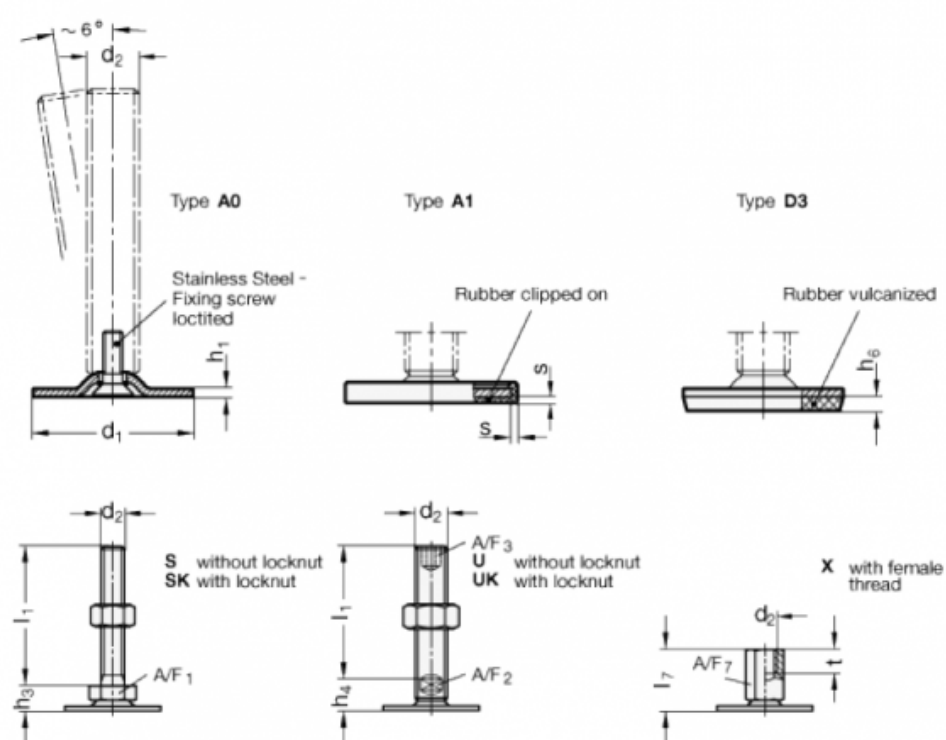

Article number: 204080M850A1S

Description: E+G levelling foot  
GN 40-80-M8-50-A1-S

Note: S Without nut, External hexagon at the bottom

## Measures

A/F1	= 17
d1	= 80
d2	= M8
h1	= 3
h3	= 12
h6	=
l1	= 50
s	= 2